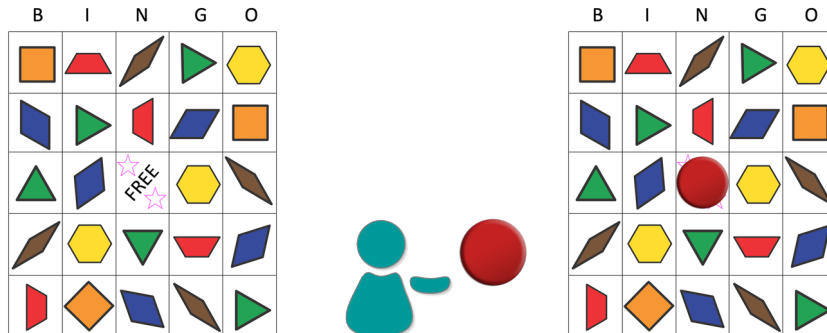

3. If using 5 x 5 cards, have each player place one token on their "FREE" space.