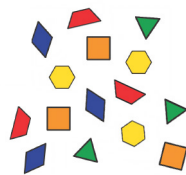

Shape Bingo

Players 1-4 Ages 3+ 10-15 min

GOAL

Players get bingo by having their tokens cover a full line (vertical, horizontal, or diagonal) on the Shape Bingo Card.

MATERIALS

Bingo Card

Pattern Block Shapes

Bag

Tokens

VOCABULARY

Shape names
Line
Vertical
Horizontal
Diagonal

QUESTIONS

What do you notice about your Bingo Card?
What shapes do you see?
How do you know when you have bingo?

HOW TO PLAY

1. Hand out one Shape Bingo Card per player.
2. Pass out tokens to each player. Make sure each player has enough tokens to cover their Bingo Card.

3. If using 5 x 5 cards, have each player place one token on their "FREE" space.

4. Place the pattern block shapes in a bag or basket.
5. Reach into the bag and select a shape.

Hold up the selected shape for all to see. Have children name the shape.

WHAT CHILDREN ARE LEARNING

- This game helps children connect shape names, like “hexagon” and “triangle,” with what the shapes look like.
- As children search their Bingo Cards for a particular shape, they are identifying the shape in all different configurations (e.g., flipped and rotated). This helps children recognize that a shape is a shape because of its attributes. For example, a triangle is a triangle because it has three straight sides, even if it’s upside down!