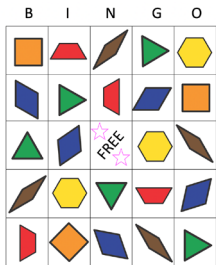

Shape Bingo

Players 1-4 Ages 3+ 10-15 min

GOAL

Players get bingo by having their tokens cover a full line (vertical, horizontal, or diagonal) on the Shape Bingo Card.

MATERIALS

Bingo Card

Pattern Block Shapes

Bag

Tokens

VOCABULARY

Shape names
Line
Vertical
Horizontal
Diagonal

QUESTIONS

What do you notice about your Bingo Card?
What shapes do you see?
How do you know when you have bingo?

HOW TO PLAY

1. Hand out one Shape Bingo Card per player.
2. Pass out tokens to each player. Make sure each player has enough tokens to cover their Bingo Card.

3. If using 5 x 5 cards, have each player place one token on their "FREE" space.

4. Place the pattern block shapes in a bag or basket.
5. Reach into the bag and select a shape.

Hold up the selected shape for all to see. Have children name the shape.

WHAT CHILDREN ARE LEARNING

- This game helps children connect shape names, like “hexagon” and “triangle,” with what the shapes look like.
- As children search their Bingo Cards for a particular shape, they are identifying the shape in all different configurations (e.g., flipped and rotated). This helps children recognize that a shape is a shape because of its attributes. For example, a triangle is a triangle because it has three straight sides, even if it’s upside down!