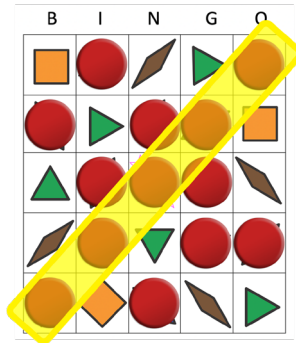

Bag

Tokens

VOCABULARY

Shape names
Line
Vertical
Horizontal
Diagonal

QUESTIONS

What do you notice about your Bingo Card?
What shapes do you see?
How do you know when you have bingo?

HOW TO PLAY

1. Hand out one Shape Bingo Card per player.
2. Pass out tokens to each player. Make sure each player has enough tokens to cover their Bingo Card.

3. If using 5 x 5 cards, have each player place one token on their "FREE" space.

4. Place the pattern block shapes in a bag or basket.
5. Reach into the bag and select a shape.

Hold up the selected shape for all to see. Have children name the shape.

6. Have each player look at their Shape Bingo Card, and place a token on each square that matches the selected shape.

- Continue pulling shapes from the bag and having children place tokens on the matching shapes on their cards. Once a player has shapes or tokens covering a full line (vertical, horizontal, or diagonal) on their card, they shout, “Bingo!”

WHAT CHILDREN ARE LEARNING

- This game helps children connect shape names, like “hexagon” and “triangle,” with what the shapes look like.
- As children search their Bingo Cards for a particular shape, they are identifying the shape in all different configurations (e.g., flipped and rotated). This helps children recognize that a shape is a shape because of its attributes. For example, a triangle is a triangle because it has three straight sides, even if it’s upside down!