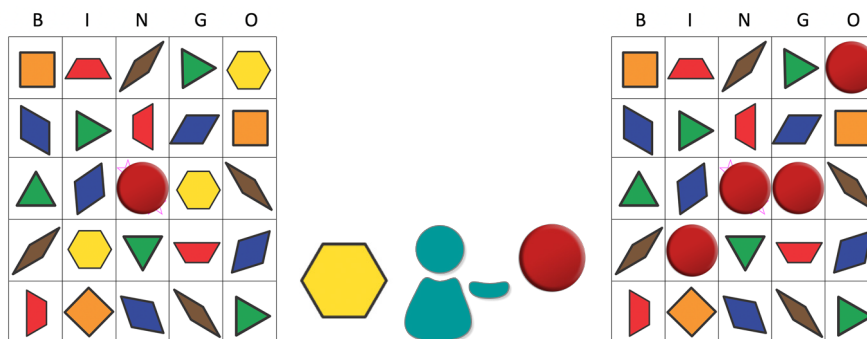

Bag

Tokens

VOCABULARY

Shape names
Line
Vertical
Horizontal
Diagonal

QUESTIONS

What do you notice about your Bingo Card?
What shapes do you see?
How do you know when you have bingo?

HOW TO PLAY

1. Hand out one Shape Bingo Card per player.
2. Pass out tokens to each player. Make sure each player has enough tokens to cover their Bingo Card.

3. If using 5 x 5 cards, have each player place one token on their "FREE" space.

4. Place the pattern block shapes in a bag or basket.
5. Reach into the bag and select a shape.

Hold up the selected shape for all to see. Have children name the shape.

6. Have each player look at their Shape Bingo Card, and place a token on each square that matches the selected shape.

- Continue pulling shapes from the bag and having children place tokens on the matching shapes on their cards. Once a player has shapes or tokens covering a full line (vertical, horizontal, or diagonal) on their card, they shout, “Bingo!”

WHAT CHILDREN ARE LEARNING

- This game helps children connect shape names, like “hexagon” and “triangle,” with what the shapes look like.
- As children search their Bingo Cards for a particular shape, they are identifying the shape in all different configurations (e.g., flipped and rotated). This helps children recognize that a shape is a shape because of its attributes. For example, a triangle is a triangle because it has three straight sides, even if it’s upside down!